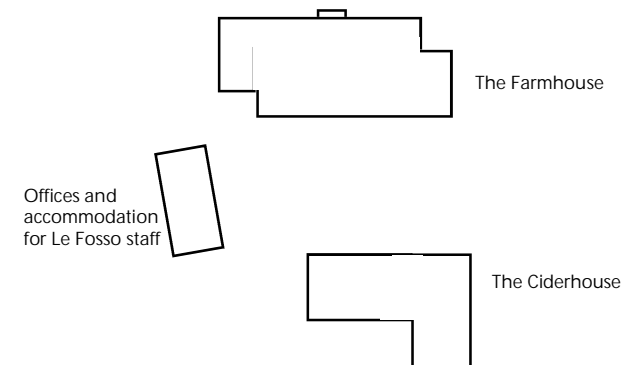

Le Fosso in Brittany

22230 Gomené

TEL: (00 33) 296 28 47 97

THE FARMHOUSE

- ◆ Five bedrooms on the ground floor - capacity of 12 single beds
- ◆ All rooms accessible to wheelchair users, no steps, no staircase
- ◆ Three bedrooms en suite
- ◆ Inspected, professional kitchens
- ◆ Roll-in showers & supports

Le Fosso in Brittany

22230 Gomené

TEL: (00 33) 296 28 47 97

THE FARMHOUSE

First floor

- ◆ On the first floor—three bedrooms (non-accessible to wheelchair users)
- ◆ Eight single beds
- ◆ All three bedrooms en suite