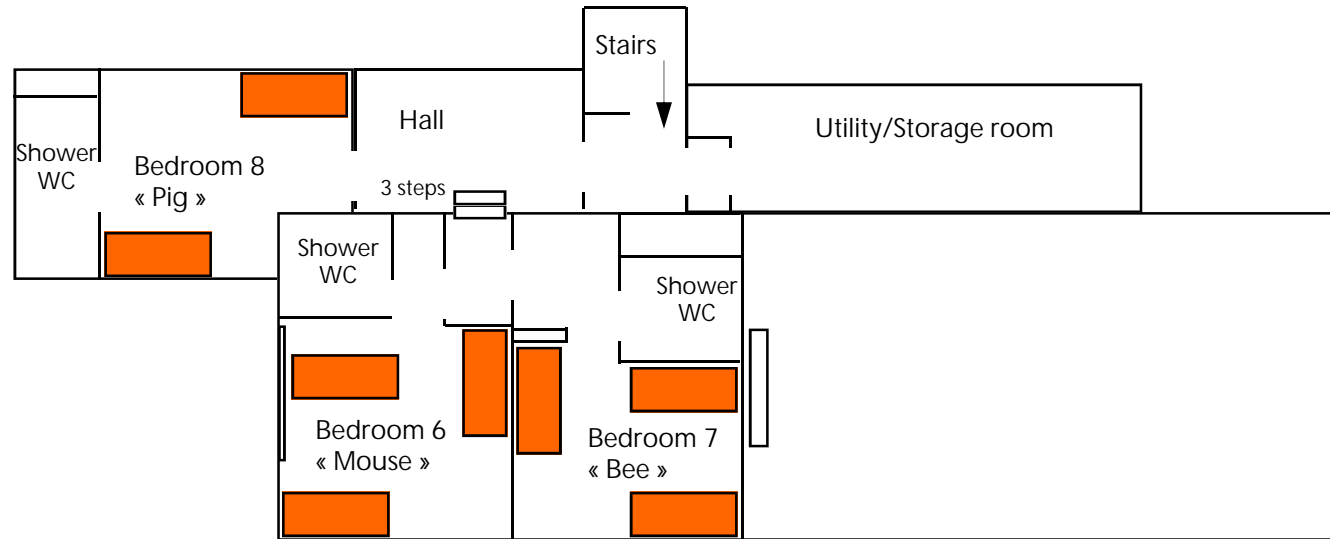

Le Fosso in Brittany

22230 Gomené

TEL: (00 33) 296 28 47 97

THE FARMHOUSE

- ◆ Five bedrooms on the ground floor - capacity of 12 single beds
- ◆ All rooms accessible to wheelchair users, no steps, no staircase
- ◆ Three bedrooms en suite
- ◆ Inspected, professional kitchens
- ◆ Roll-in showers & supports

Le Fosso in Brittany

22230 Gomené

TEL: (00 33) 296 28 47 97

THE FARMHOUSE

First floor

- ◆ On the first floor—three bedrooms (non-accessible to wheelchair users)
- ◆ Eight single beds
- ◆ All three bedrooms en suite