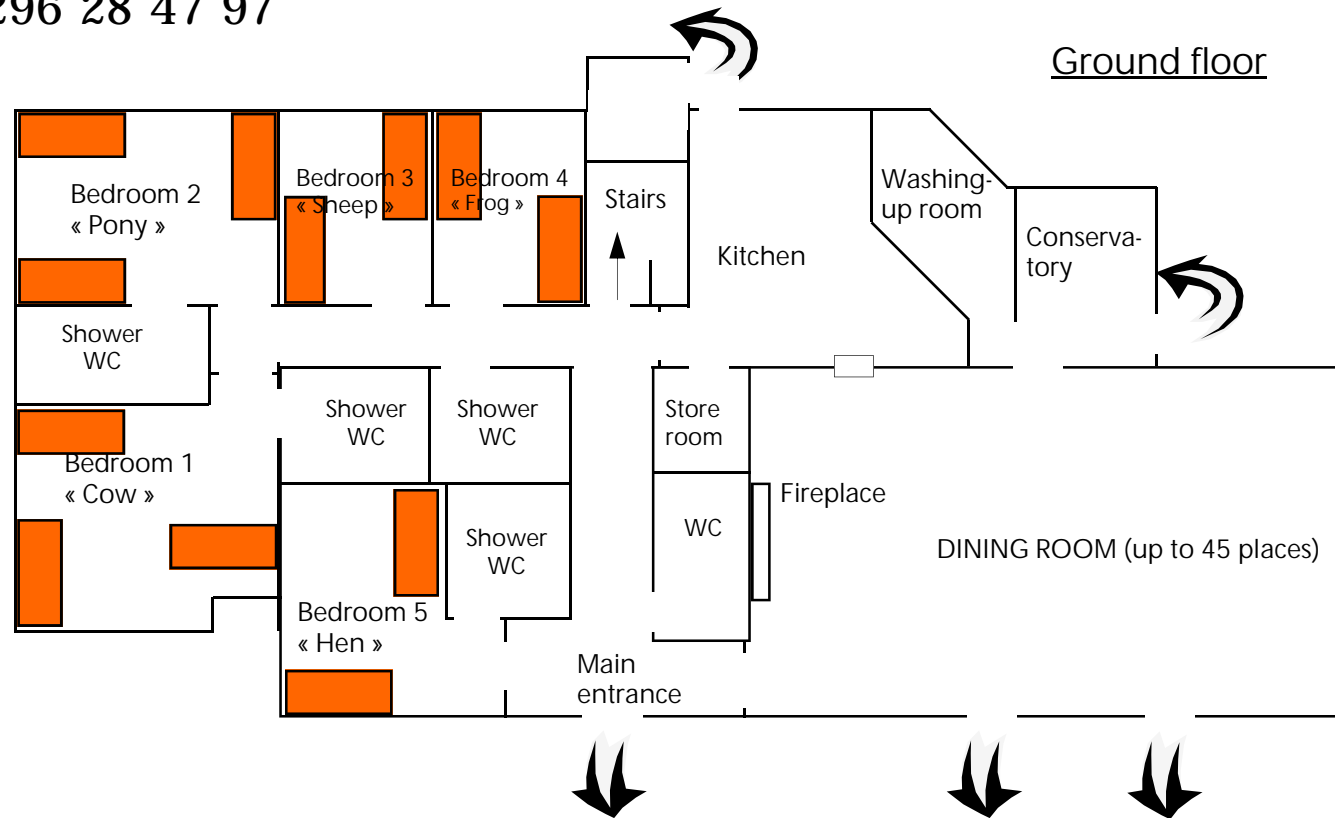

Le Fosso in Brittany

22230 Gomené

TEL: (00 33) 296 28 47 97

THE FARMHOUSE

- ◆ Five bedrooms on the ground floor - capacity of 12 single beds
- ◆ All rooms accessible to wheelchair users, no steps, no staircase
- ◆ Three bedrooms en suite
- ◆ Inspected, professional kitchens
- ◆ Roll-in showers & supports

Le Fosso in Brittany

22230 Gomené

TEL: (00 33) 296 28 47 97

THE FARMHOUSE

First floor

- ◆ On the first floor—three bedrooms (non-accessible to wheelchair users)
- ◆ Eight single beds
- ◆ All three bedrooms en suite