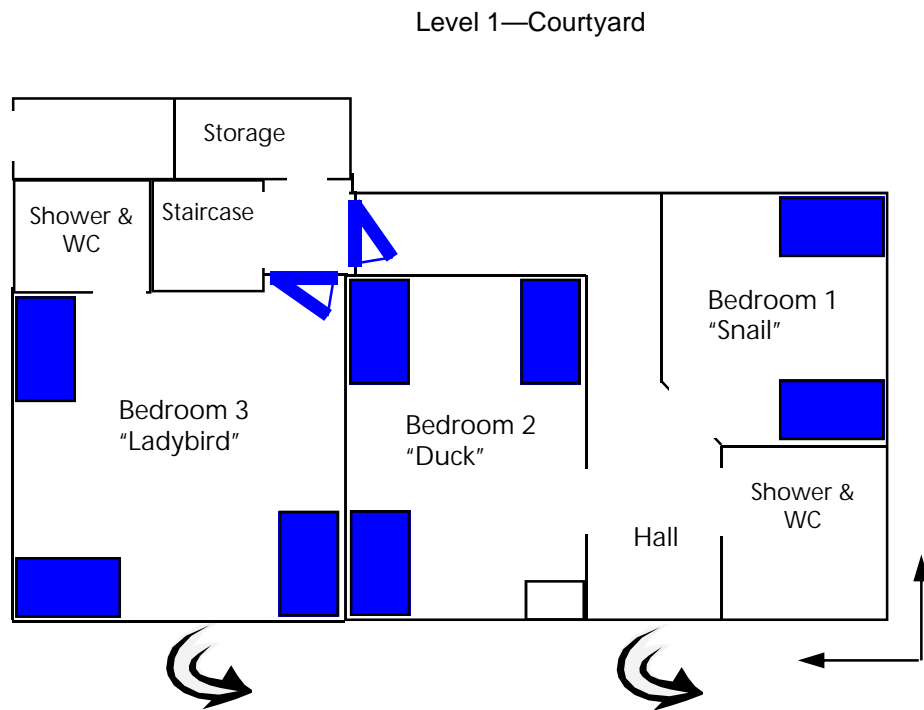

# Centre d'accueil Le Fosso

22230 Gomené

TEL: (00 33) 296 28 47 97

- ◆ Six bedrooms - capacity of 15 people
- ◆ All rooms accessible to wheelchair users, roll-in showers & supports
- ◆ Two en-suite bedrooms
- ◆ Flexible capacity with sound/fire proof doors 
- ◆ Orchard level also available as an independent house for up to 7 people