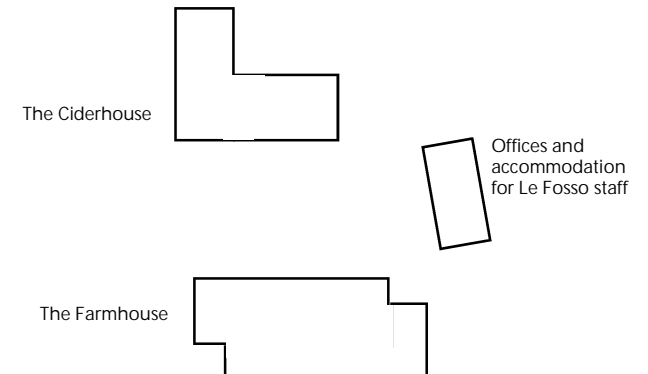

# Centre d'accueil Le Fosso

22230 Gomené

TEL: (00 33) 296 28 47 97

- ◆ Six bedrooms - capacity of 15 people
- ◆ All rooms accessible to wheelchair users, roll-in showers & supports
- ◆ Two en-suite bedrooms
- ◆ Flexible capacity with sound/fire proof doors 
- ◆ Orchard level also available as an independent house for up to 7 people