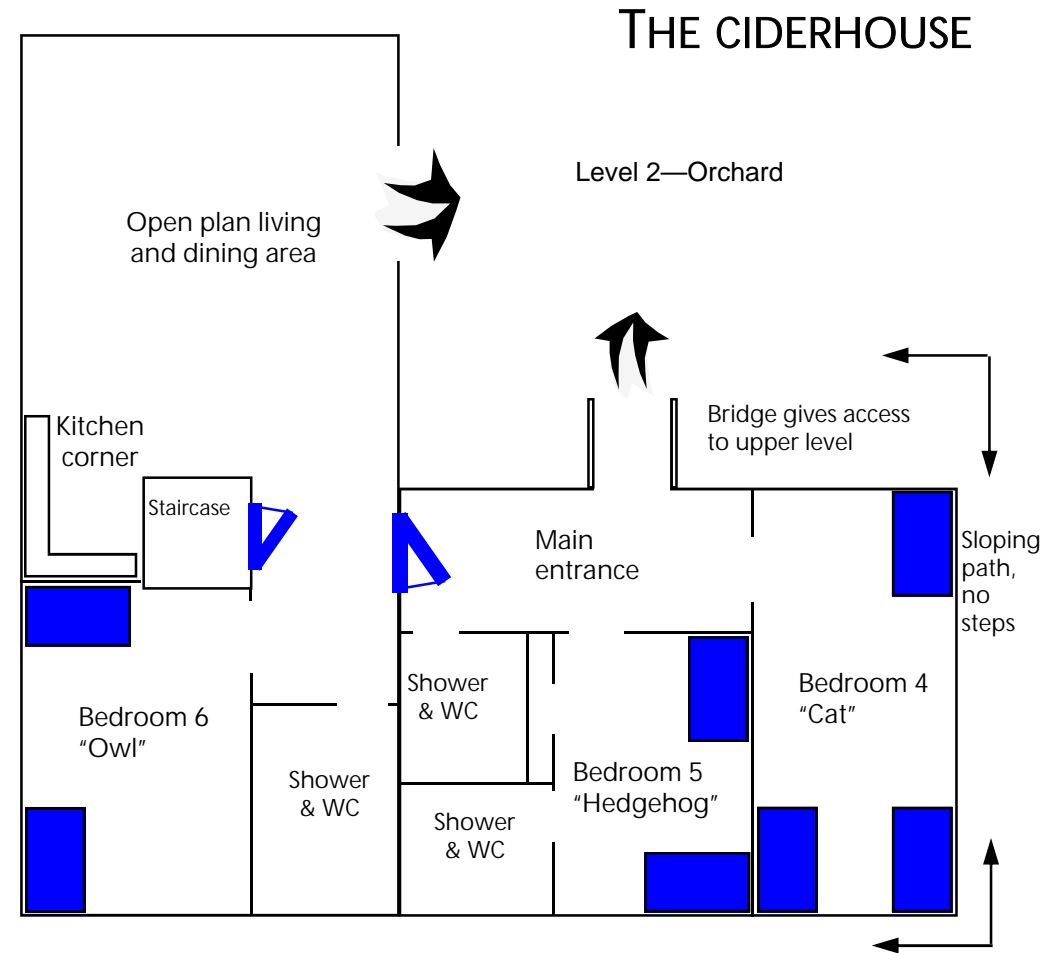

# Centre d'accueil Le Fosso

22230 Gomené

TEL: (00 33) 296 28 47 97

- ◆ Six bedrooms - capacity of 15 people
- ◆ All rooms accessible to wheelchair users, roll-in showers & supports
- ◆ Two en-suite bedrooms
- ◆ Flexible capacity with sound/fire proof doors 
- ◆ Orchard level also available as an independent house for up to 7 people