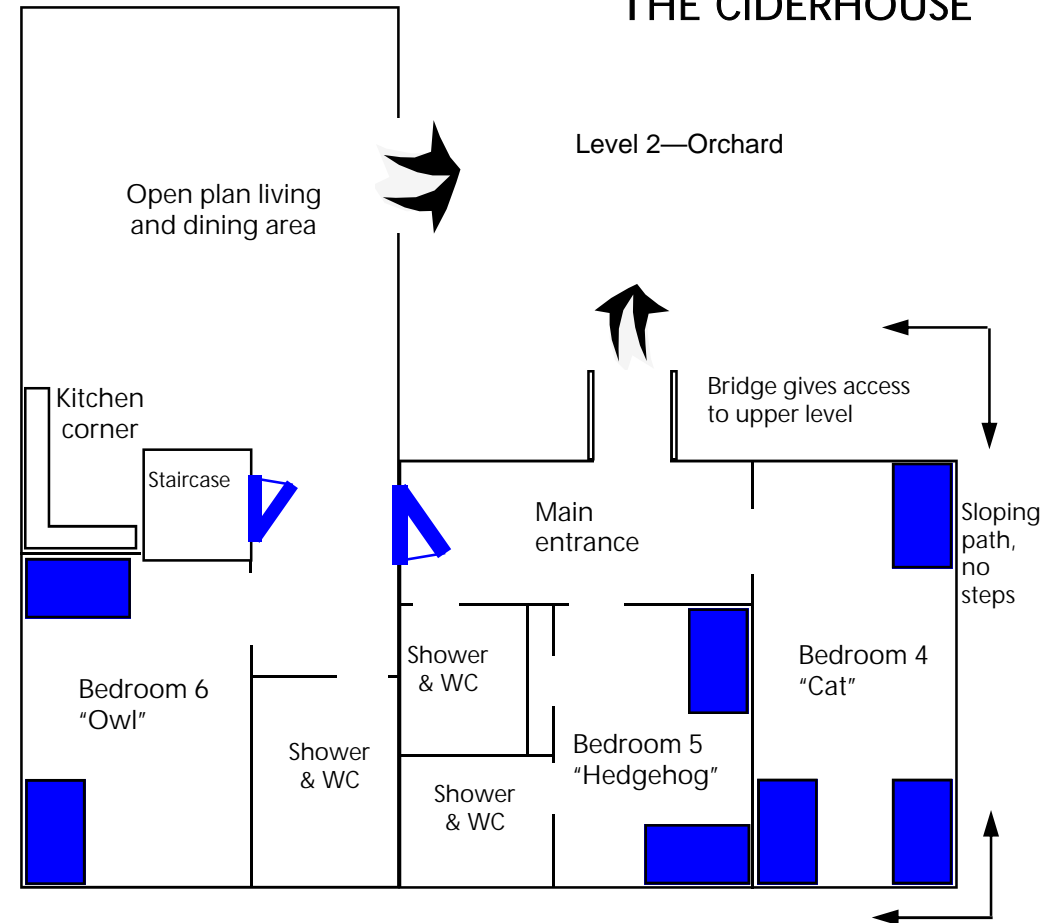

# THE CIDERHOUSE

- ◆ Six bedrooms - capacity of 15 people
- ◆ All rooms accessible to wheelchair users, roll-in showers & supports
- ◆ Two en-suite bedrooms
- ◆ Flexible capacity with sound/fire proof doors 
- ◆ Orchard level also available as an independent house for up to 7 people