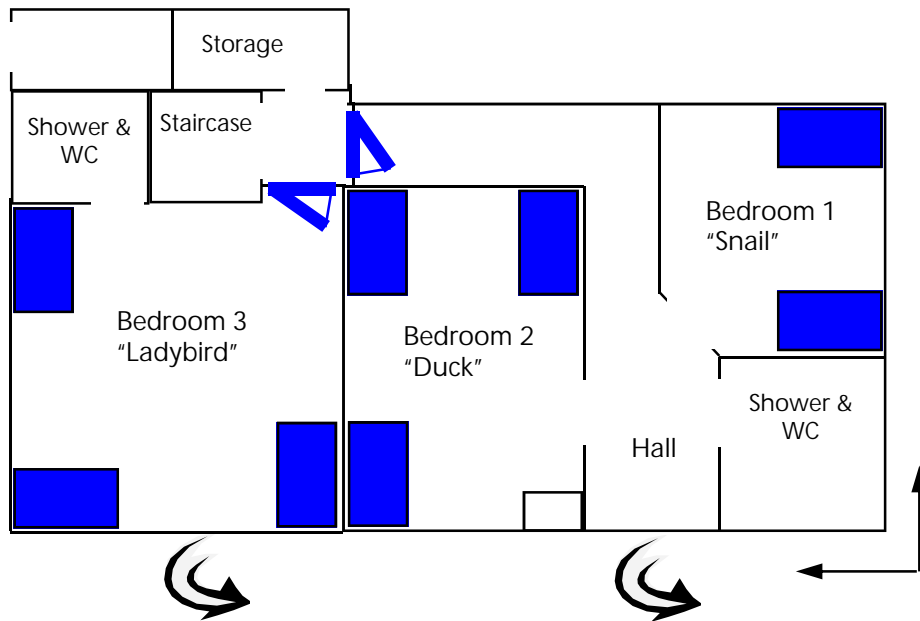

# THE CIDERHOUSE

- ◆ Six bedrooms - capacity of 15 people
- ◆ All rooms accessible to wheelchair users, roll-in showers & supports
- ◆ Two en-suite bedrooms
- ◆ Flexible capacity with sound/fire proof doors 
- ◆ Orchard level also available as an independent house for up to 7 people